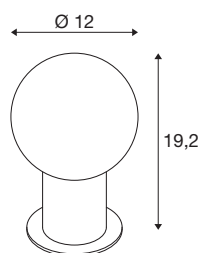

TECHNICAL DATA

Item no.	1007621
Socket	E14
Lamp	C35
Number of sockets	1
Lamps included	No
IP Code	IP 20
Impact resistance class	IK 02
Impact resistance	0.2 Joule
Assembly	Mobile
Primary nominal voltage	220-240V ~50/60Hz
Safety class	II
Wattage	6 W
Minimum ambient temperature	-20 °C
Maximum ambient temperature	40 °C
Color	chrome
Height	19.2 cm
Diameter	12 cm
Net weight	0.68 kg
Gross weight	0.728 kg
BIG WHITE Page	443